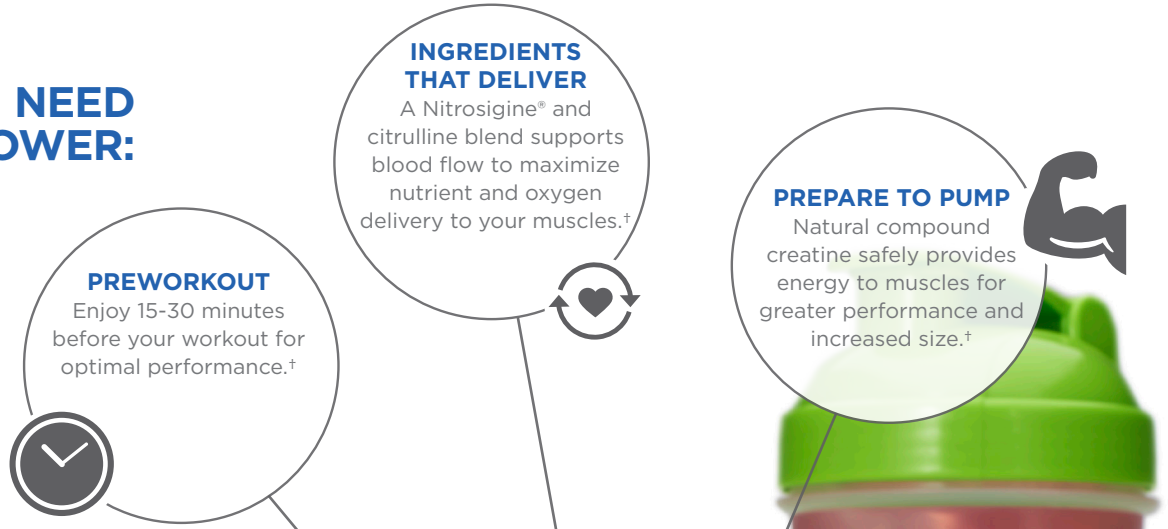

GEARED FOR GROWTH

AMPED™ Power is a preworkout supplement that delivers vital nutrients to your muscles for increased strength during exercise.†

WHY YOU NEED AMPED POWER:

WHAT IS AMPED POWER?

AMPED Power is a preworkout compound of Nitrosigine®, creatine, and citrulline to maximize your performance so you can capitalize on every workout.†